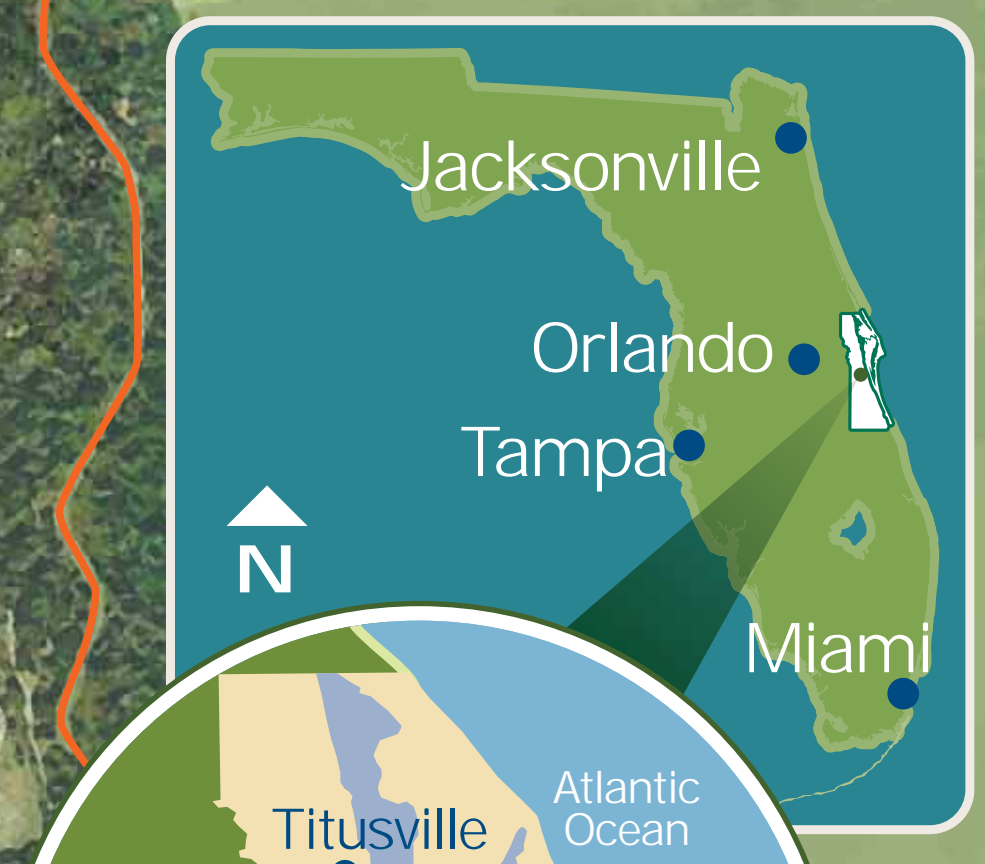

To the Beaches, Patrick Space Force Base, Maxwell King Center for the Performing Arts

- 15 minutes to the Beach
- 25 minutes to Port Canaveral
- 30 minutes to Kennedy Space Center
- 1 hour to Orlando Theme Parks
- 1 hour to Daytona International Speedway
- 25 minutes to Melbourne Orlando International Airport
- 45 minutes to Orlando International Airport
- 1 hour to Orlando-Sanford International Airport
- 2 hours to Tampa
- 2 1/2 hours to Jacksonville
- 3 hours to Miami